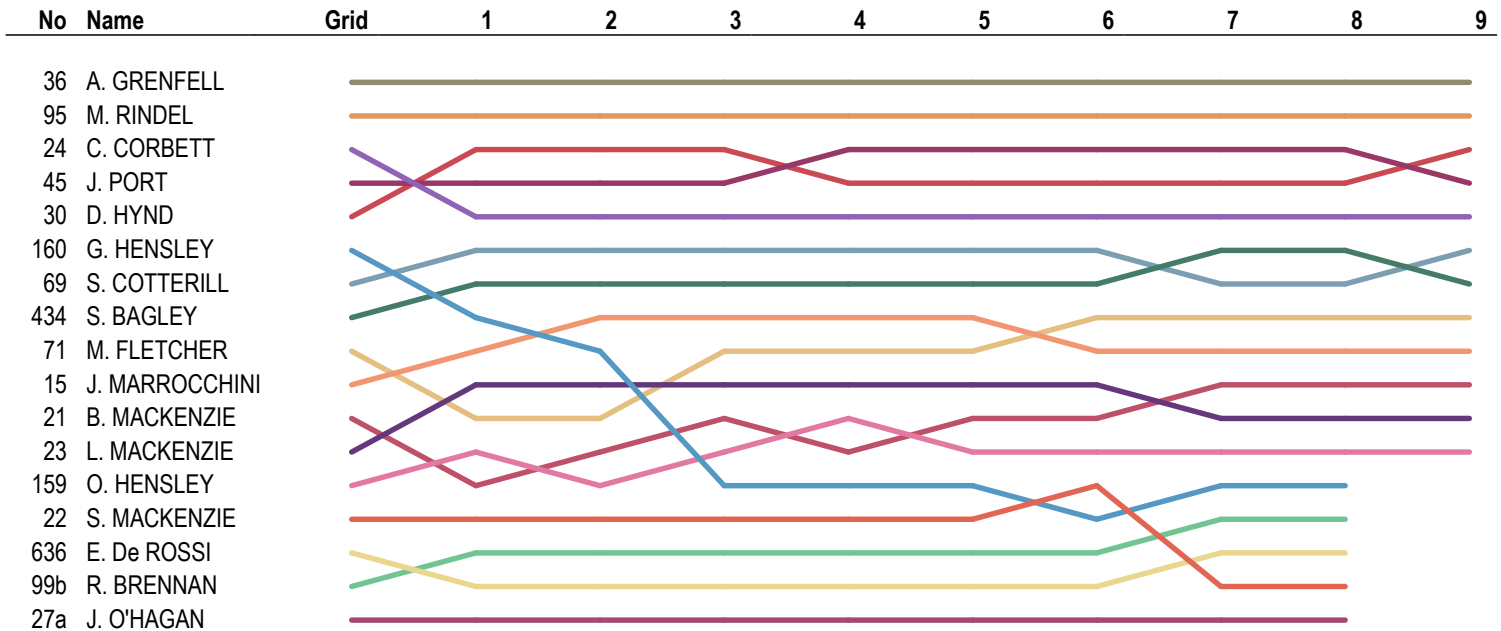

LAP CHART

The results are provisional until the end of the time limit for protests and appeals.

Chief Timekeeper - Jake Skate

Clerk of Course - Alistair Kinsella

COMPUTIME RACE TIMING SYSTEMS PTY LTD

9 Timber Lane, Glen Waverley Vic 3150. Ph: (03) 9803-7110
www.computime.com.au jake@computime.com.au